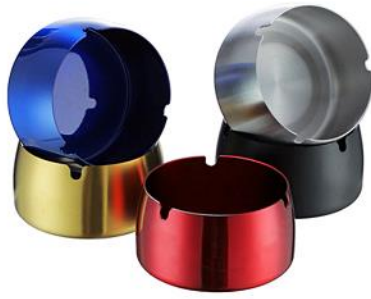

All prices include 1C1L imprint and freight to USA

#LVA0206 Round Cigarette Ashtray

Colors Available: Silver, Golden, Blue, Red, Black, Rose Golden

Material: Stainless Steel

Size: 3 1/2" X 4" X 2"

Imprint Area: 2 3/4" x 1 4/7"